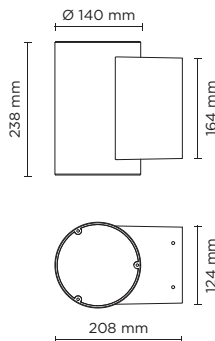

401017

TECH MEDIUM 01 ROUND PRO

Round wall mounted luminaire for outdoor installation on a façade/wall, with light distribution downward only. Phospho-chromatised and polyester powder coated die-cast copper-free aluminium body, tempered safety glass, moulded silicone gasket and stainless steel screws. Built-in LED driver 220-240V 50-60Hz, with 5 CREE XP-L LED. IP65 rating.

light source*	light beam options	lumen output (lm)	lumin. efficacy (lm/w)
3000°K warm-white			
high-power led	10°	1.300	92.86
high-power led	30°	1.230	87.86
high-power led	45°	1.170	83.57

* Other light colors available on request: Neutral-white

Finish color options:

 Textured Grey RAL 9006	 Anthracite Grey RAL 7016	 Matt Black (on request)
---	---	--

Technical features

Technical data

Wattage	14 WATT
IP Rating	IP65
IK Rating	IK09
Material	High corrosion resistance die-cast copper-free aluminium body
Coating	Polyester powder coating with phosphochromating pre-finish
Light source	NR. 5 CREE "XP-L" LED down
Screws	Stainless steel
Transformer	Electronic power supply 220/240V 50/60Hz built-in
Gasket	Silicone rubber
Rubber grommet	M20 Rutaseal® in EPDM
Glass	Tempered
Gross weight	3,00 Kg